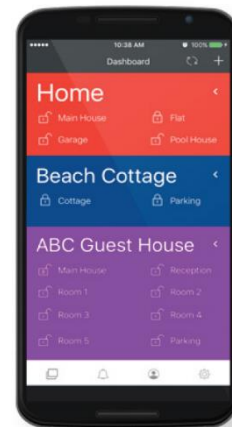

Keypad options

- The most user friendly and intuitive user experience
- Choice of stylish touch sense LCD keypads available in black or white
- Up to 8 keypads per system
- Multi-language (English, Afrikaans, Portuguese, Spanish, Greek, Italian)

User features

- 3 Quick arm modes (away, stay, quick exit)
- 4 Stay home arming modes
- Stay zones selectable by user
- Chime zones selectable by user
- Buzz zones, pre-warning when armed in stay mode

Mobile App control

- Turns your phone into a keypad wherever you are
- Arm, disarm and bypass your system remotely
- Receive push notifications on your phone
- Automation features (gate/garage/lights)
- GSM or IP module options
- Video verification when used with Dahua CCTV DVR/NVRs, see what triggered your alarm and view live video