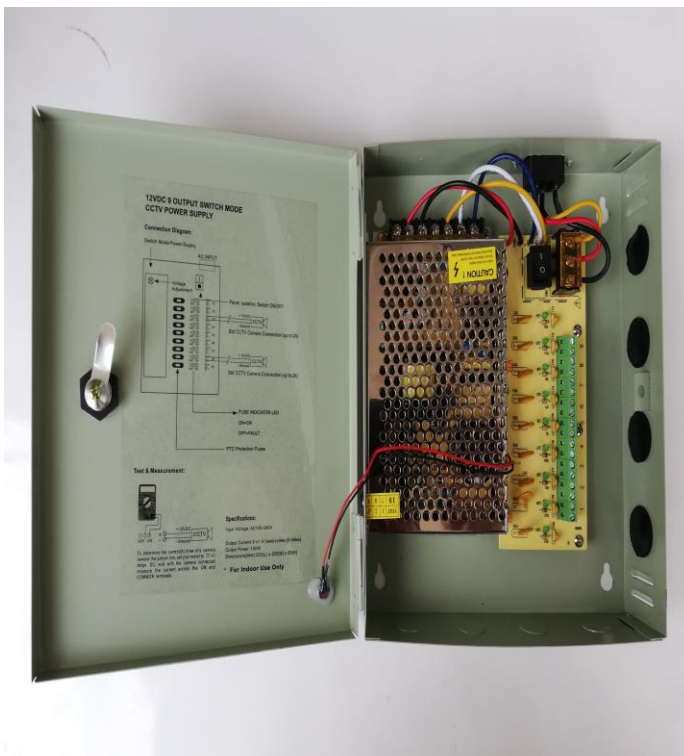

9 Channel 15 Amp CCTV Power Supply

- Nova Code: **POW-123/9**
- Wall Mount
- Resettable Fuse Per Channel (PTC)
- Voltage Adjustable
- NRCS Certificate

Specifications	POW-123/9
Input Voltage	100 - 240V AC 50Hz
Output Voltage - Adjustable	12Vdc ; 13.8Vdc
Ripple Voltage	> 10mV p-p / 85%
Output current	15 Amps
Operating Temperature	-10 To + 60°C

Features	
Transformer type	Switch Mode
On/Off Power switch	
Out-put Over Voltage Protection on Output	Fuse Protection
Over Current Protection	Fuse Protected
Short-circuit Protection	Fuse Protected
Reverse Polarity Protection	Fuse Protected
Compact size	210mm x 50mm x 235mm (wxhxl)